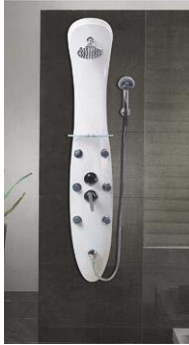

Shower panel	Size
	<p>K-6100</p> <p>930x310mm</p>
	<p>K-6102</p> <p>1100x310mm</p>
	<p>K-6104</p> <p>1300x365mm</p>
	<p>K-6106</p> <p>1500x330mm</p>

K-6107A

1300x320mm

K-6109

1500x260mm

K-6301

1400x240mm

K-6303

1470x340mm

 A vertical shower unit with a white main body and a light blue accent panel. It features a showerhead at the top, a central control panel with two levers, and a handheld shower wand on the side. The unit is mounted on a dark wall.	<p>K-6306</p> <p>1480x300mm</p>
 A tall, vertical shower unit with a white main body and a light blue accent panel. It features a showerhead at the top, a central control panel with two levers, and a handheld shower wand on the side. The unit is mounted on a dark wall.	<p>K-6209</p> <p>1500x280mm</p>
 A vertical shower unit with a white main body and a light blue accent panel. It features a showerhead at the top, a central control panel with two levers, and a handheld shower wand on the side. The unit is mounted on a dark wall.	<p>K-6310</p> <p>1450x280mm</p>
 A vertical shower unit with a white main body and a light blue accent panel. It features a showerhead at the top, a central control panel with two levers, and a handheld shower wand on the side. The unit is mounted on a dark wall.	<p>K-6312</p> <p>1220x300mm</p>