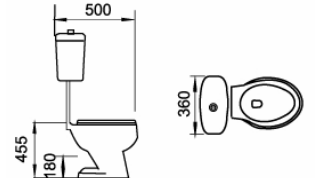

Two pieces toilet

Size

KF-2009

Size: 680x380x880mm

P-trap, 180mm Roughing-in

KF-2007

Size: 500x360x455mm

P-trap, 180mm Roughing-in

KF-2001

630x405x730mm

P-trap, 18mm roughing-in

KF-2006

680x435x760mm

P-trap, 150mm roughing-in

KF-2012

Size: 680x455x745mm

S-trap, 220mm Roughing-in

P-trap, 180mm Roughing-in

KF-2010

Size: 520x360x405mm

P-trap, 180mm Roughing-in

KF-2008

655x405x770mm

P-trap, 180mm roughing-in

KF-2005

680x380x750mm

P-trap, 170mm roughing-in

KF-670
680x460x710mm
P-trap,280mm roughing-in
S-trap is also allowed.

KF-660
680x350x670mm
S-trap,280mm roughing-in