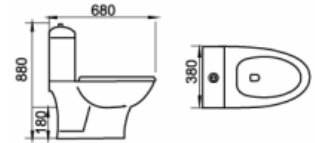

Two pieces toilet

Size

KF-2009

Size: 680x380x880mm

P-trap, 180mm Roughing-in

KF-2007

Size: 500x360x455mm

P-trap, 180mm Roughing-in

KF-2001

630x405x730mm

P-trap, 18mm roughing-in

KF-2006

680x435x760mm

P-trap, 150mm roughing-in

KF-2012

Size: 680x455x745mm

S-trap, 220mm Roughing-in

P-trap, 180mm Roughing-in

KF-2010

Size: 520x360x405mm

P-trap, 180mm Roughing-in

KF-2008

655x405x770mm

P-trap, 180mm roughing-in

KF-2005

680x380x750mm

P-trap, 170mm roughing-in

KF-670
680x460x710mm
P-trap,280mm roughing-in
S-trap is also allowed.

KF-660
680x350x670mm
S-trap,280mm roughing-in