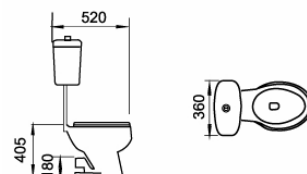

Two pieces toilet

Size

KF-2009

Size: 680x380x880mm

P-trap, 180mm Roughing-in

KF-2007

Size: 500x360x455mm

P-trap, 180mm Roughing-in

KF-2001

630x405x730mm

P-trap, 18mm roughing-in

KF-2006

680x435x760mm

P-trap, 150mm roughing-in

KF-2012

Size: 680x455x745mm

S-trap, 220mm Roughing-in

P-trap, 180mm Roughing-in

KF-2010

Size: 520x360x405mm

P-trap, 180mm Roughing-in

KF-2008

655x405x770mm

P-trap, 180mm roughing-in

KF-2005

680x380x750mm

P-trap, 170mm roughing-in

KF-670
680x460x710mm
P-trap,280mm roughing-in
S-trap is also allowed.

KF-660
680x350x670mm
S-trap,280mm roughing-in