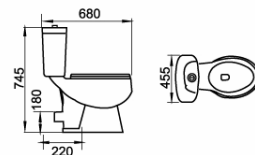

Two pieces toilet

Size

KF-2009

Size: 680x380x880mm

P-trap, 180mm Roughing-in

KF-2007

Size: 500x360x455mm

P-trap, 180mm Roughing-in

KF-2001

630x405x730mm

P-trap, 18mm roughing-in

KF-2006

680x435x760mm

P-trap, 150mm roughing-in

KF-2012

Size: 680x455x745mm

S-trap, 220mm Roughing-in

P-trap, 180mm Roughing-in

KF-2010

Size: 520x360x405mm

P-trap, 180mm Roughing-in

KF-2008

655x405x770mm

P-trap, 180mm roughing-in

KF-2005

680x380x750mm

P-trap, 170mm roughing-in

KF-670
680x460x710mm
P-trap,280mm roughing-in
S-trap is also allowed.

KF-660
680x350x670mm
S-trap,280mm roughing-in